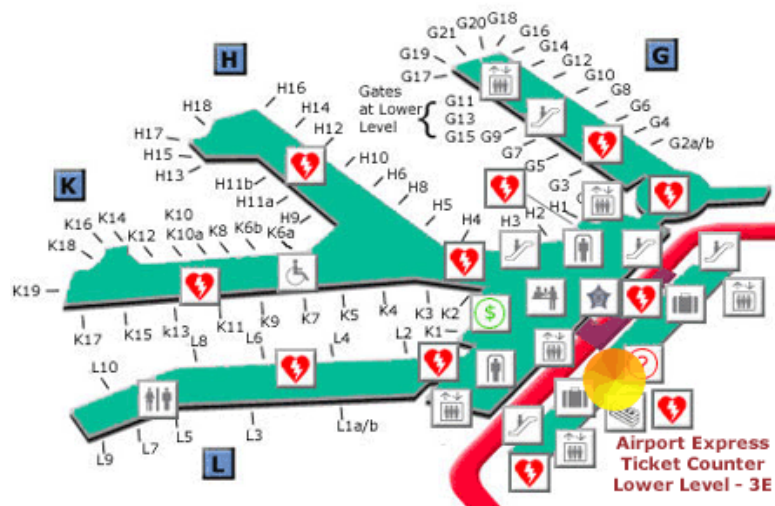

1.888.2THEVAN

O'HARE AIRPORT TRANSFERS**Airport Transfers****Charters****Online Reservations****Preferred Riders****Convention Shuttles****Partners****Advertising****Community****Return Home**

For airport ground transportation at your destination and throughout the United States.

[Click Here!](#)

Traveling From O'Hare:

Shuttles depart from O'Hare airport every 10-15 minutes for downtown service to Chicago hotels, downtown businesses, near north residential locations, and suburban locations. Our loading zones for boarding the Airport Express van are at Door 1E, Door 2D, and Door 3F across from baggage claim on the Baggage Claim level. At the international terminal we are located just outside Door 1E which is just outside of baggage claim and Customs. The last Airport Express van leaves O'Hare at 11:30 pm seven nights a week.

Airport Express Ticket Counters for purchasing tickets are located at Door 1E, Door 2D, and Door 3F lower level across from baggage claim on the Baggage Claim level.

Airport Express Counter Door 1E**Airport Express Counter Door 3F****Traveling To O'Hare:**