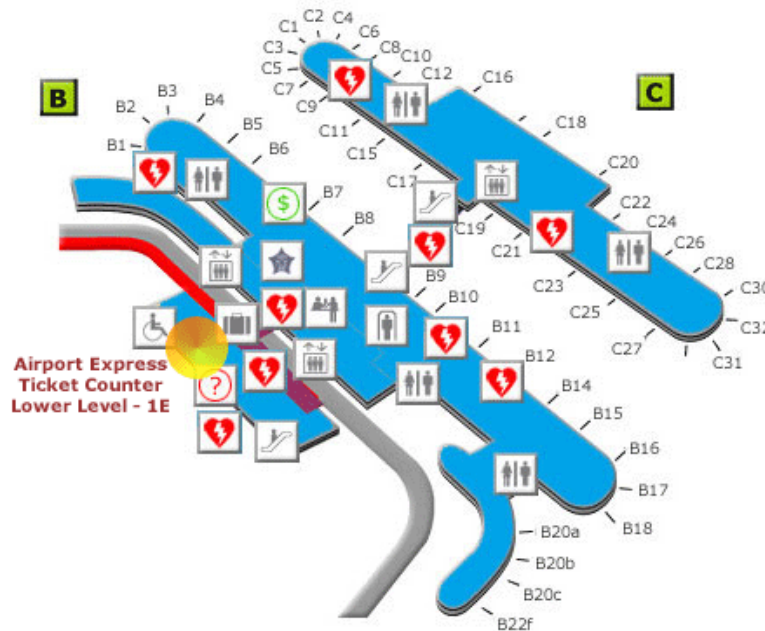

1.888.2THEVAN

O'HARE AIRPORT TRANSFERS**Airport Transfers****Charters****Online Reservations****Preferred Riders****Convention Shuttles****Partners****Advertising****Community****Return Home**

For airport ground transportation at your destination and throughout the United States.

[Click Here!](#)

Traveling From O'Hare:

Shuttles depart from O'Hare airport every 10-15 minutes for downtown service to Chicago hotels, downtown businesses, near north residential locations, and suburban locations. Our loading zones for boarding the Airport Express van are at Door 1E, Door 2D, and Door 3F across from baggage claim on the Baggage Claim level. At the international terminal we are located just outside Door 1E which is just outside of baggage claim and Customs. The last Airport Express van leaves O'Hare at 11:30 pm seven nights a week.

Airport Express Ticket Counters for purchasing tickets are located at Door 1E, Door 2D, and Door 3F lower level across from baggage claim on the Baggage Claim level.

Airport Express Counter Door 1E**Airport Express Counter Door 3F****Traveling To O'Hare:**