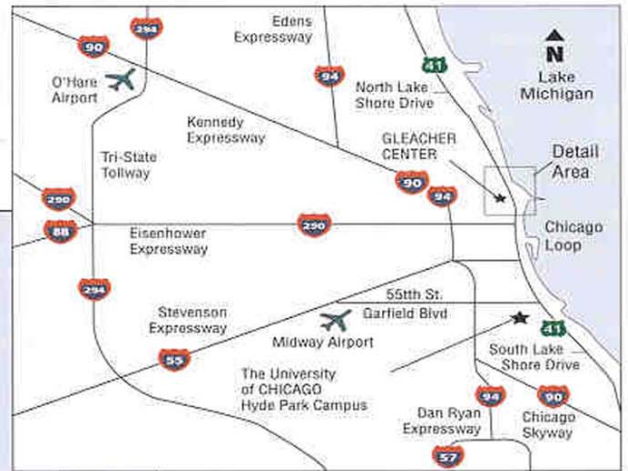

**Gleacher Center  
and Surrounding Area**  
450 N. Cityfront Plaza Drive  
Chicago, IL 60611

**Map Key**

- |   |                                |                                     |
|---|--------------------------------|-------------------------------------|
| 1. University of Chicago<br>Gleacher Center | 7. North Pier River East       | 13. Hotel Intercontinental          |
| 2. NBC Tower                                | 8. Navy Pier                   | 14. Embassy Suites                  |
| 3. Equitable Building                       | 9. Historic Water Tower        | 15. Nordstrom,<br>Le Meridien Hotel |
| 4. Tribune Tower                            | 10. Water Tower Place          | 16. Hyatt Regency                   |
| 5. Wrigley Building                         | 11. Hancock Center             | 17. Swissôtel                       |
| 6. Sheraton Chicago Hotel                   | 12. 900 N. Michigan (shopping) | 18. Fairmont Hotel                  |

**Driving Directions**

**From Interstate 90/94**

To entrance: Heading either north or south on I-90/94, exit at Ohio Street. Follow Ohio Street east to Michigan Avenue. Turn right. At the second light, turn left on Illinois Street. At stop sign, turn right. Gleacher Center is on the right.

**From Lake Shore Drive**

To entrance: Heading either north or south on Lake Shore Drive, exit at Grand Avenue. Follow Grand Avenue west to Columbus Drive/ Fairbanks Court, turn left. At second light, turn right on East North Water Street. Gleacher Center is straight ahead.

To area parking: Heading either north or south on Lake Shore Drive, exit at Grand Avenue. Follow Grand Avenue west to St. Clair. Turn left and go one block south to Illinois. Turn left (east) on Illinois Street. A discounted Self-Park lot is on the right in the next block. See map on previous page for access to more parking.